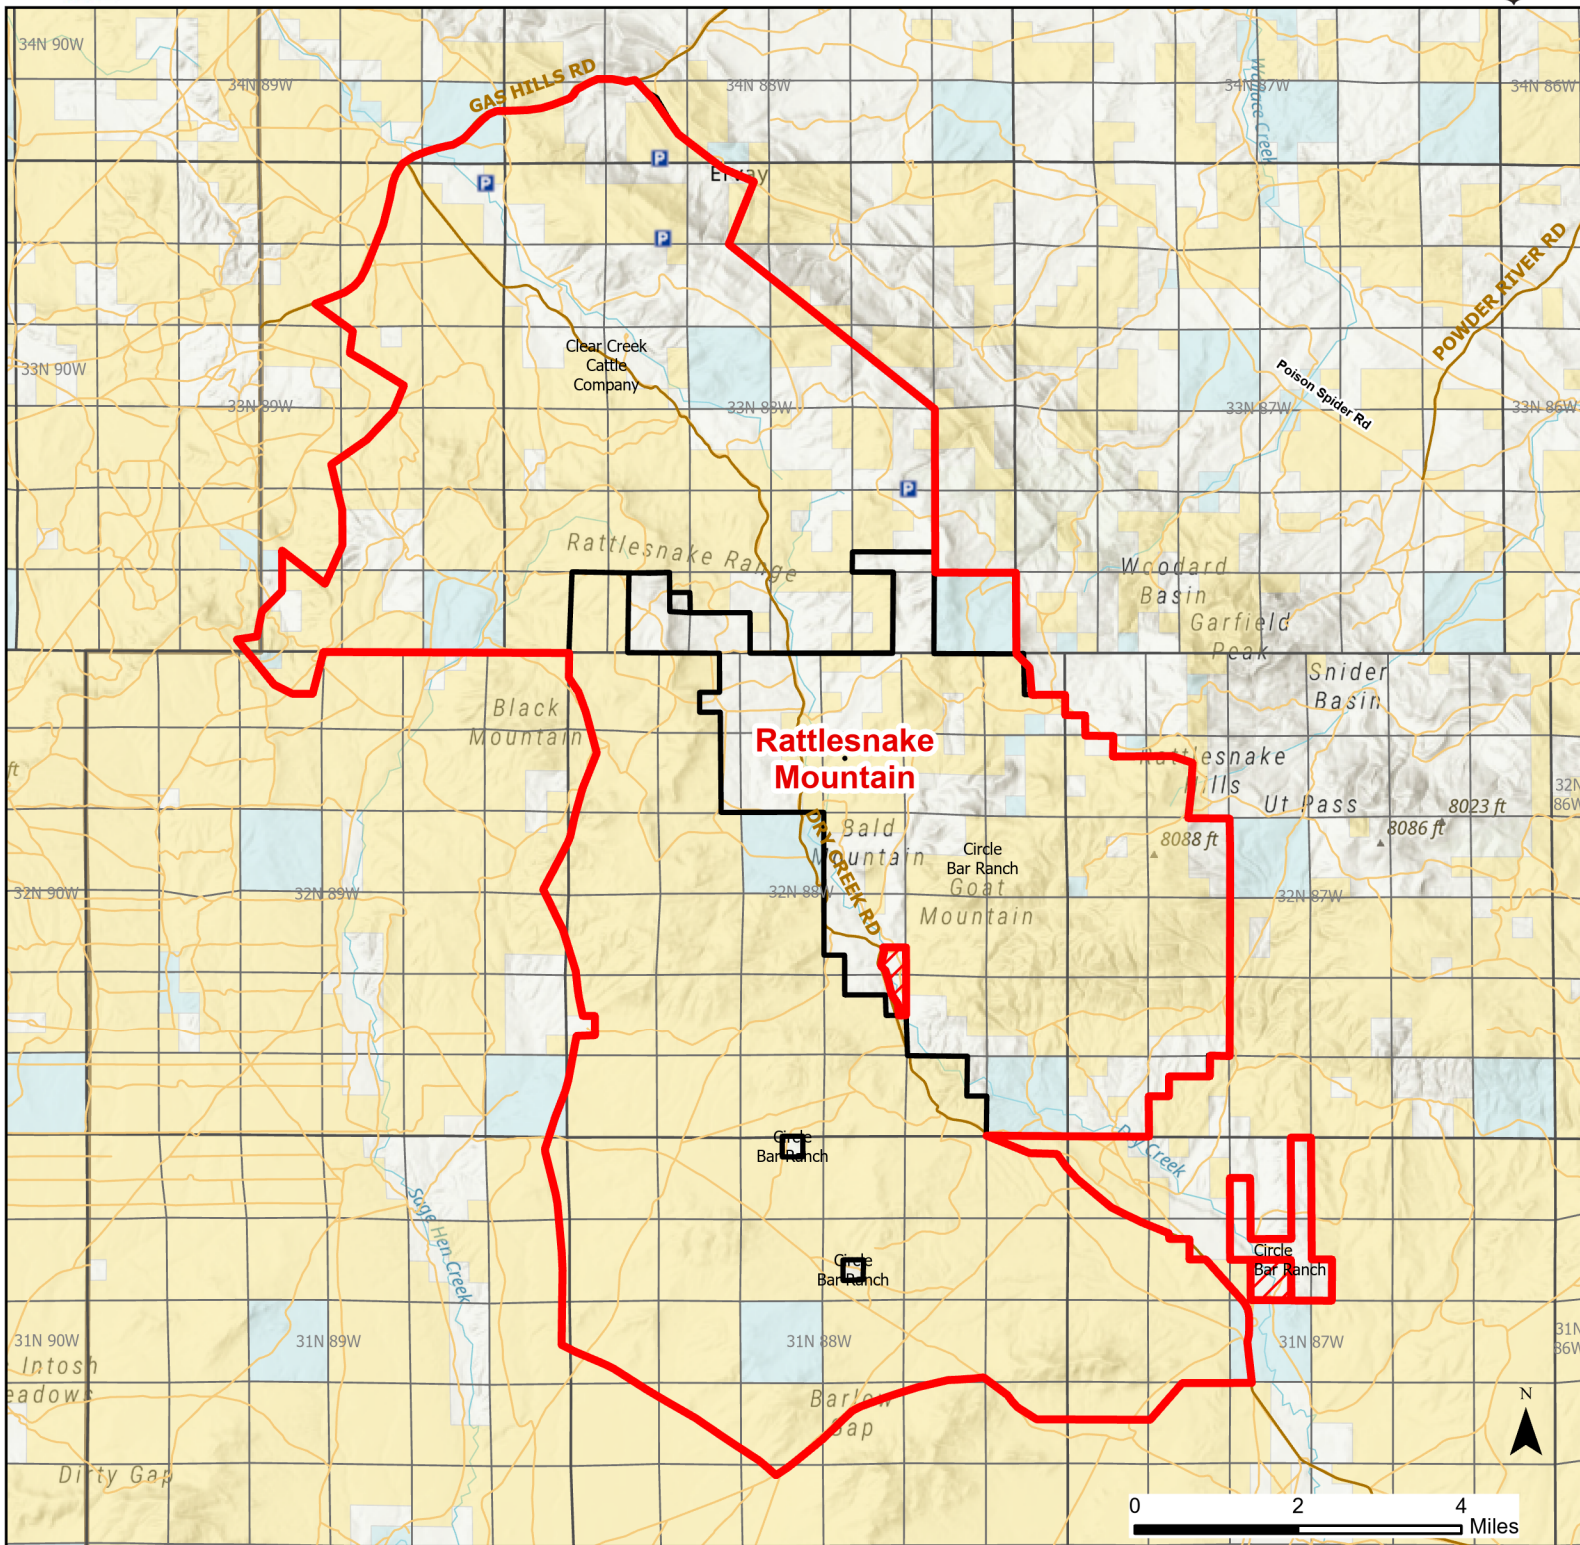

# Rattlesnake Mountain Hunter Management Area

2023 Hunt Season

Parking	Closed Road	Boundary	Limited Range Weapons and Archery	State
Coupon Box	Roads	HMA Ownership	Archery Only	DOD
Road Closed	County Boundaries	Other	CLOSED	BLM
Open Road	Special Conditions Apply			Wyoming Game & Fish Dept.
				Forest Service
				Private

Species allowed to hunt: Antelope, Elk, Mountain Lion

**See Ranch Rules for More Information and Restrictions**

Hunter Management Area rules apply only to those lands enrolled in the HMA.

This map is for visual use, assistance and general location only, does not represent a survey, and is not to be used for legal conveyance. Hunt Area boundaries are approximate, consult Game and Fish Hunting Regulations for descriptions and restrictions. Access to these private lands for any commercial activity must be gained by contacting the individual landowner(s) directly.